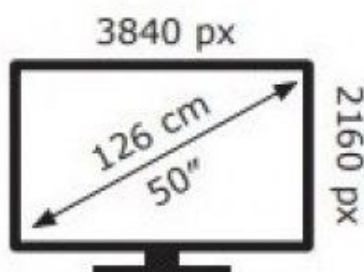

ENERG

LG Electronics

50NANO793NE

86 kWh/1000h

ABCDEF**G**

101 kWh/1000h

2019/2013